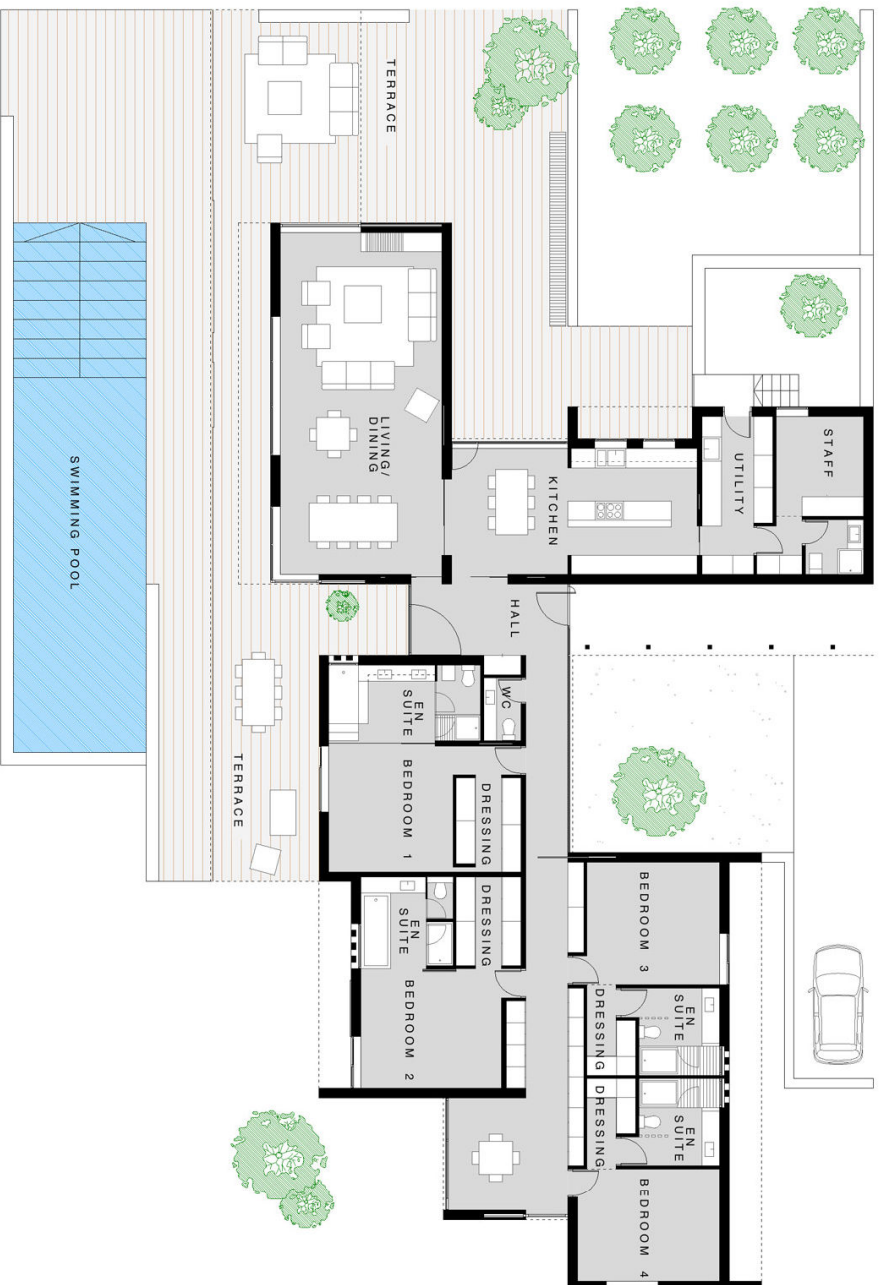

# LA VINYA II

GROUND FLOOR

## LA VINYA II

4 Bedrooms, 4 Bathrooms, Utility, WC, Living Room, Dining Room, Kitchen, Staff Quarters, Cellar

Basement Area (services)	37.77sqm
Cellar	31.51sqm
Ground Floor Area	312.17sqm
<b>Total Interior Area</b>	<b>381.45sqm</b>
Ground Floor Porch	115.32sqm
<b>Total Exterior Area</b>	<b>115.32sqm</b>
<b>Total Area</b>	<b>496.77sqm</b>