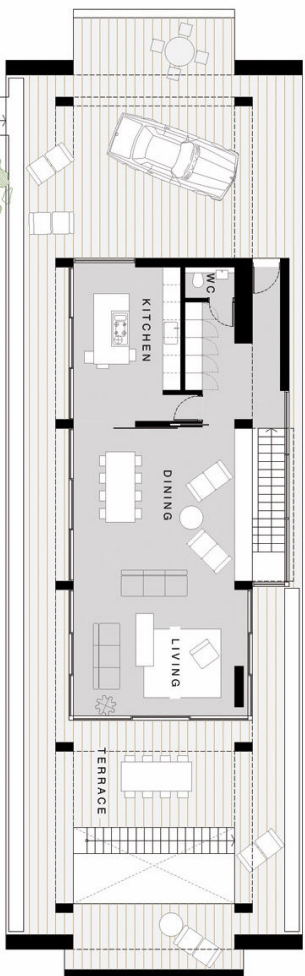

# LA VINYA

GROUND FLOOR

FIRST FLOOR

# LA VINYA

4 Bedrooms, 4 Bathrooms, Laundry, WC, Living Room, Dining Room, Kitchen, Closet,

Ground Floor Area	165.45sqm
First Floor Area	102.05sqm
<b>Total Interior Area</b>	<b>267.50sqm</b>
Ground Floor Porch	106.35sqm
First Floor Porch	81.80sqm
<b>Total Exterior Area</b>	<b>188.15sqm</b>
<b>Total Area</b>	<b>455.65sqm</b>