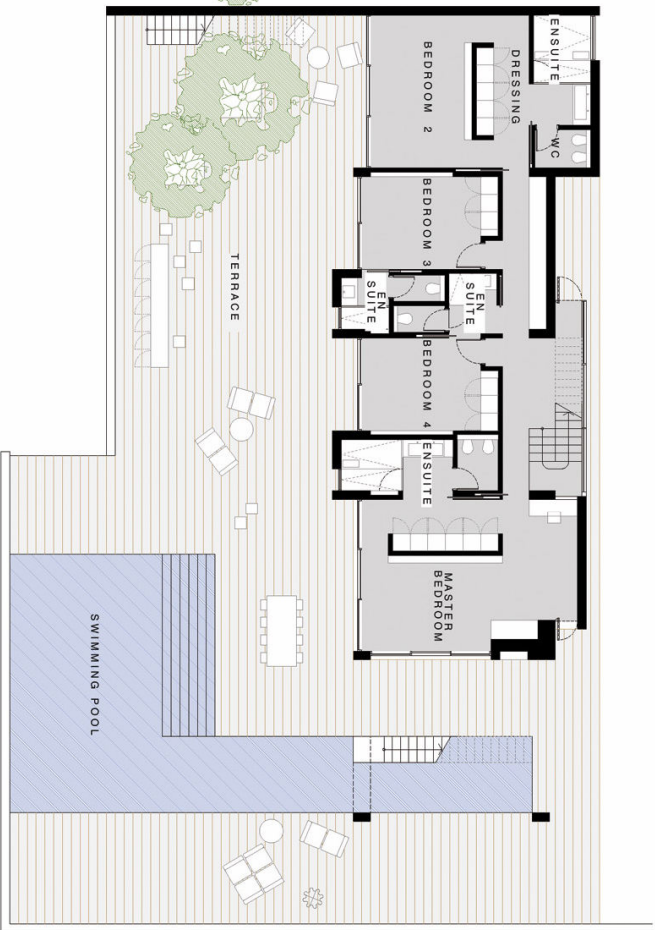

# LA VINYA

GROUND FLOOR

FIRST FLOOR

# LA VINYA

4 Bedrooms, 4 Bathrooms, Laundry, WC, Living Room, Dining Room, Kitchen, Closet,

Ground Floor Area	165.45sqm
First Floor Area	102.05sqm
<b>Total Interior Area</b>	<b>267.50sqm</b>
Ground Floor Porch	106.35sqm
First Floor Porch	81.80sqm
<b>Total Exterior Area</b>	<b>188.15sqm</b>
<b>Total Area</b>	<b>455.65sqm</b>